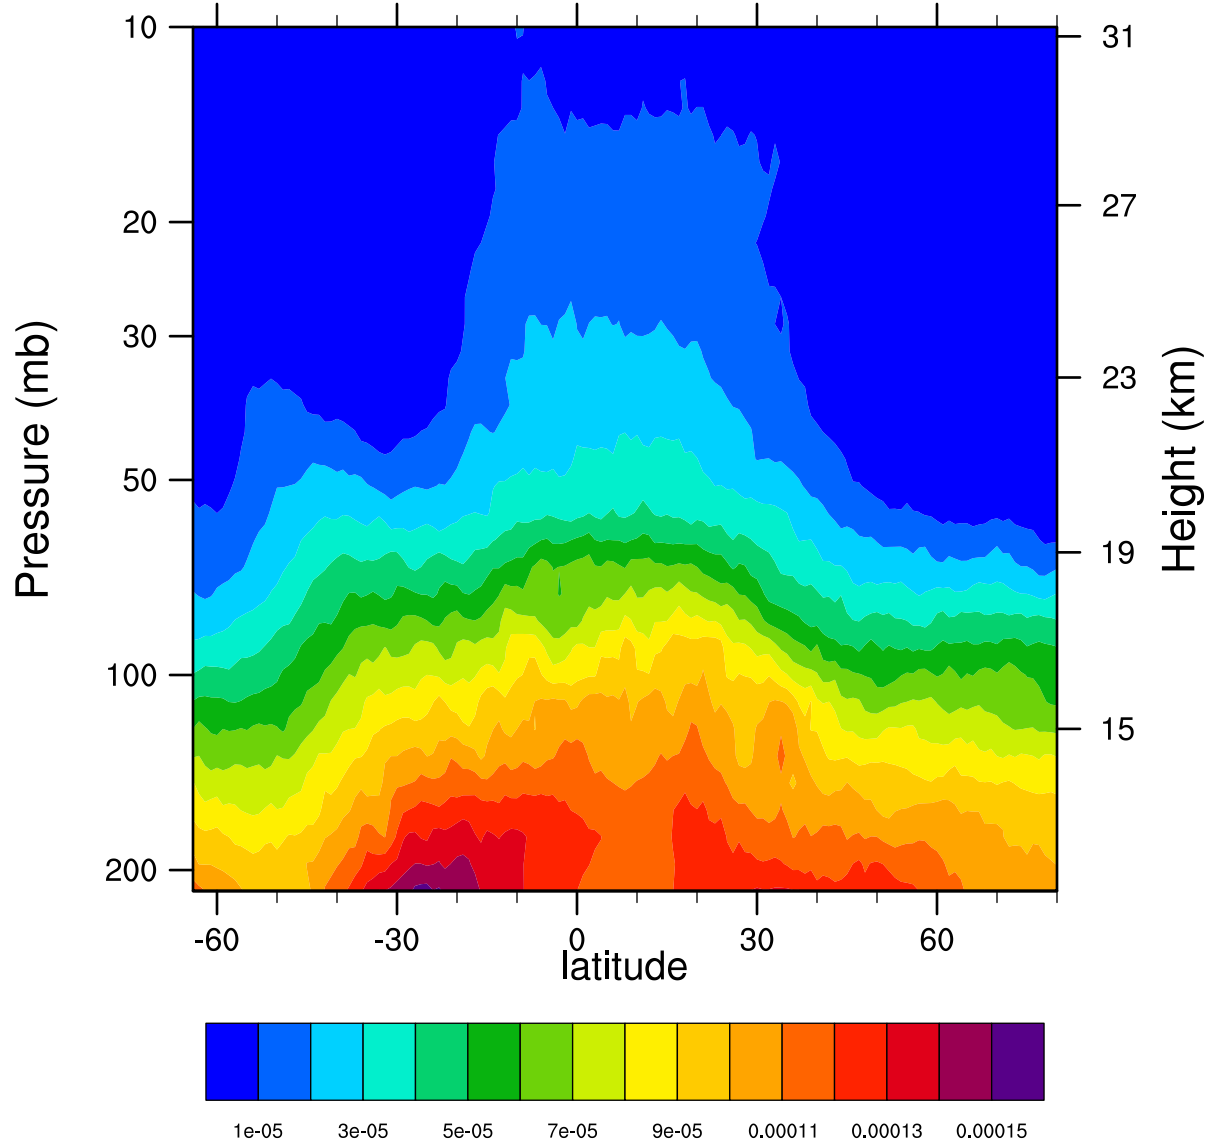

2007d291 12.1MicronExtinction_Combined (km⁻¹)